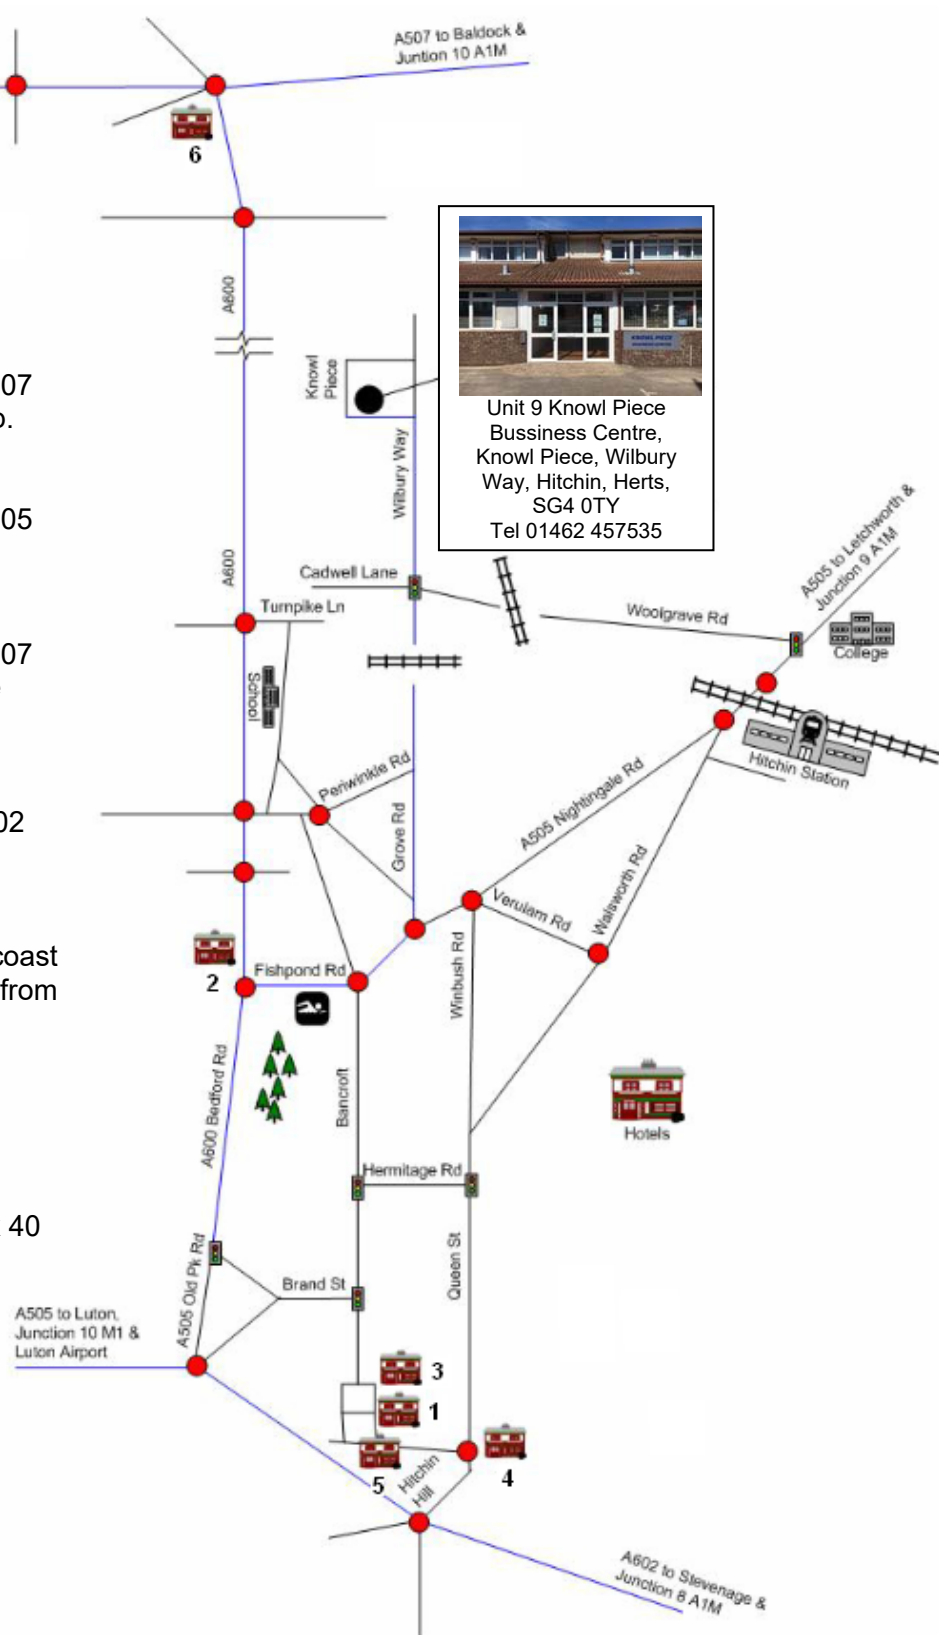

Visitor Information for Hitchin

M1 from North

Exit junction 13 - follow A507 to Shefford and follow map.

M1 from South

Exit junction 10 - follow A505 to Hitchin.

A1M from North

Exit junction 10 - follow A507 turn left at Carriage House Hotel and follow map.

A1M from South

Exit Junction 8 - follow A602 to Hitchin.

By Rail

Hitchin Station on east coast line: approx 40 minutes from London Kings Cross

By Air

London Luton: approx 20 minutes by taxi.

London Stanstead: approx 40 minutes by car.

See page 7 and 8 for full map of Hitchin